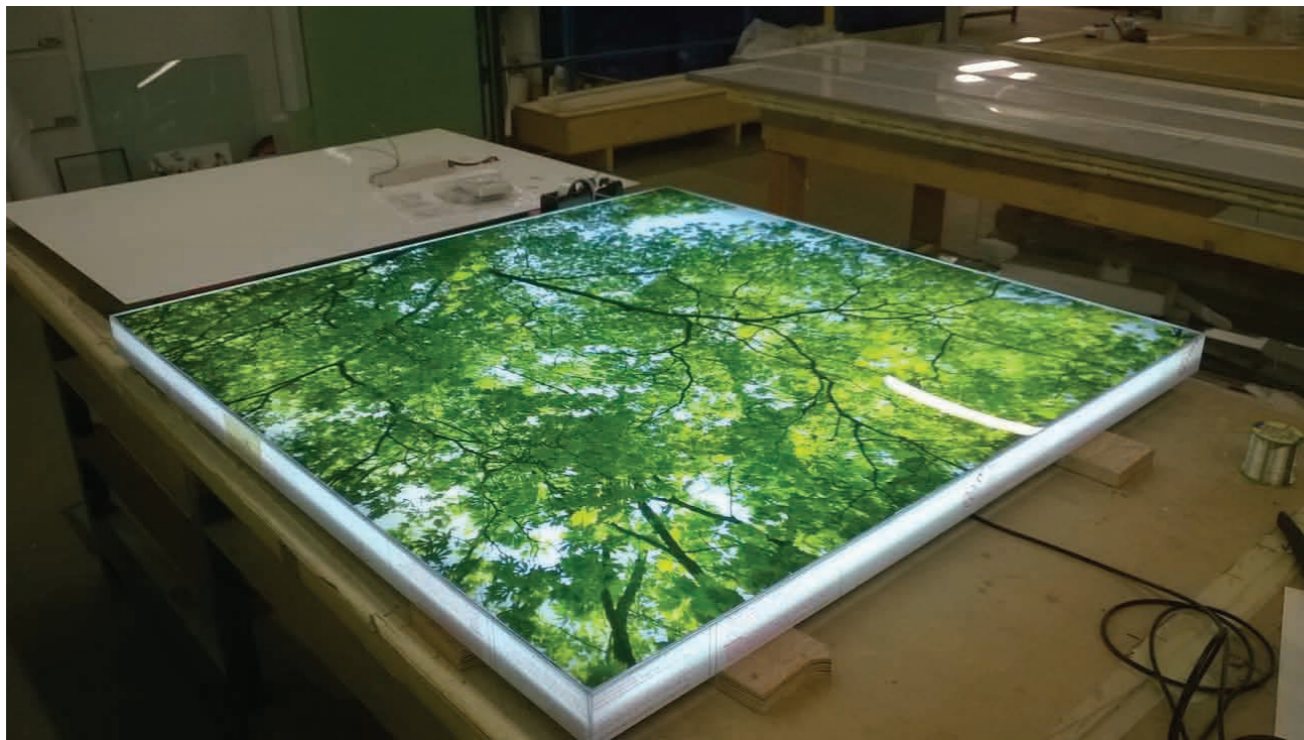

LED Light Box Range

Changeable Graphic LED Light Boxes

Fabric Face LED Light Boxes

Fabric Face LED Light Boxes

Glass LED Light Walls

Stretch PVC LED Light Boxes

LED Illuminated Text

Built up stainless steel with halo illumination (80mm deep)

Built up acrylic with face and return illumination (80mm deep)

Solid acrylic text with LED's inset into the rear (only 30mm thick)

Solid acrylic text with LED's inset into the rear (only 30mm thick) and secondary acrylic over