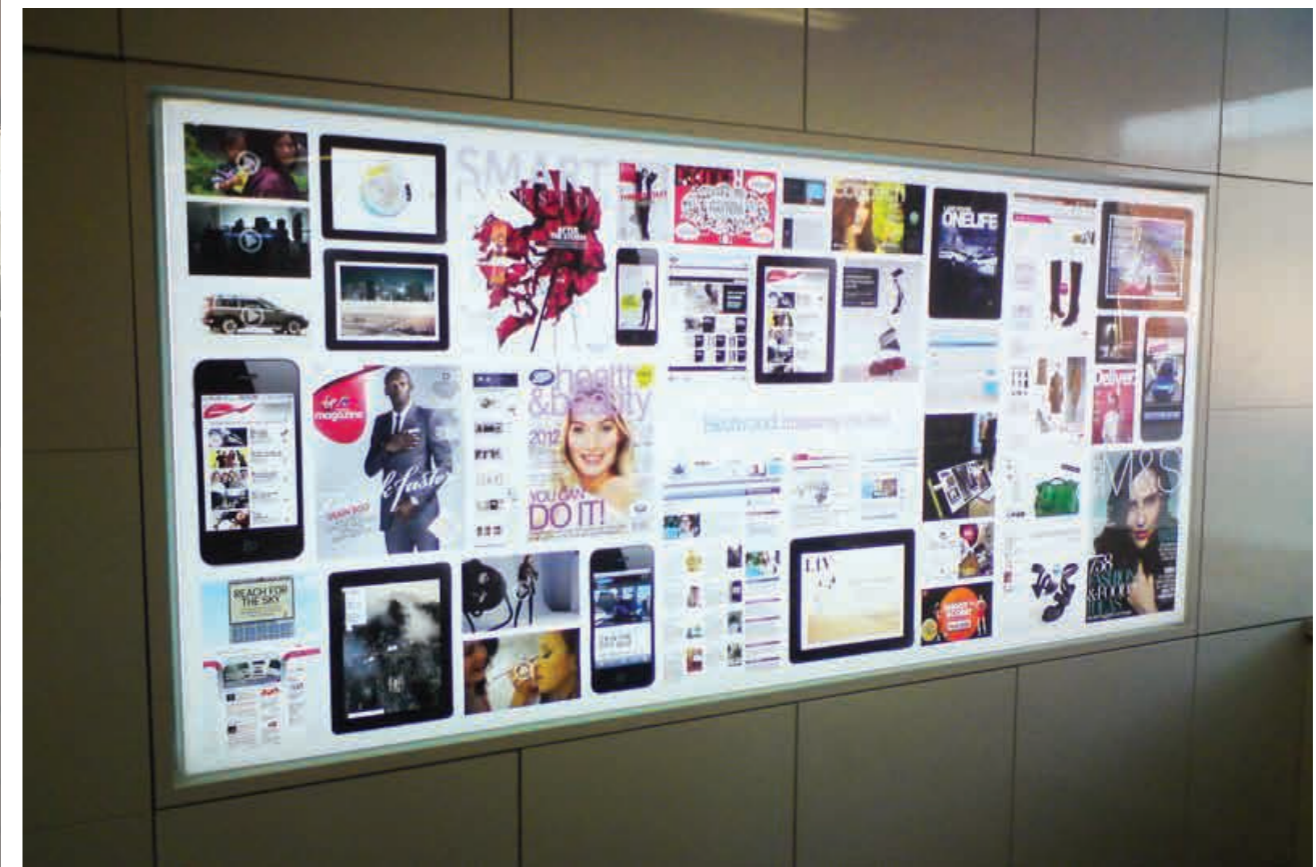

LED Light Box Range

Changeable Graphic LED Light Boxes

Fabric Face LED Light Boxes

Fabric Face LED Light Boxes

Glass LED Light Walls

Stretch PVC LED Light Boxes

LED Illuminated Text

Built up stainless steel with halo illumination (80mm deep)

Built up acrylic with face and return illumination (80mm deep)

Solid acrylic text with LED's inset into the rear (only 30mm thick)

Solid acrylic text with LED's inset into the rear (only 30mm thick) and secondary acrylic over